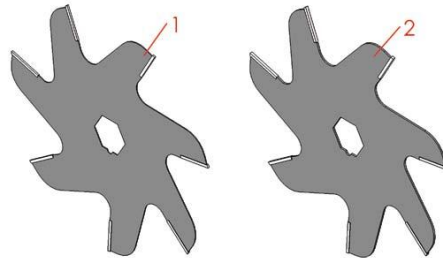

Replaces FMC Flail Mower Parts

Item No	R&R Part No.	OEM Part No.	Description	Qty Req.
1	R510705		Hanger - Clip	
2	R510715		Link - Ring	
3	R510720	E-31900	Flail Blade	

Replaces Graden Verticutter Parts

Item No	R&R Part No.	OEM Part No.	Description	Qty Req.
1	R160123		Verti-Cut Blade - Carbide Tip 2mm	
2	R160125		Verti-Cut Blade - Carbide Tip 3mm	

Replaces Gravely Rotary Mower Parts

Item No	R&R Part No.	OEM Part No.	Description	Qty Req.	Price
1	R47685	47685	Rotary Blade - Fits Gravely		95

Replaces Honda 21" Rotary Parts

Item No	R&R Part No.	OEM Part No.	Description	Qty Req.
1	R255	091938	Rotary Blade - Fits Honda 21 20-13/16" x 2-1/4" x .155 w/.835 center hole & .416 outer holes 3.455 on center	