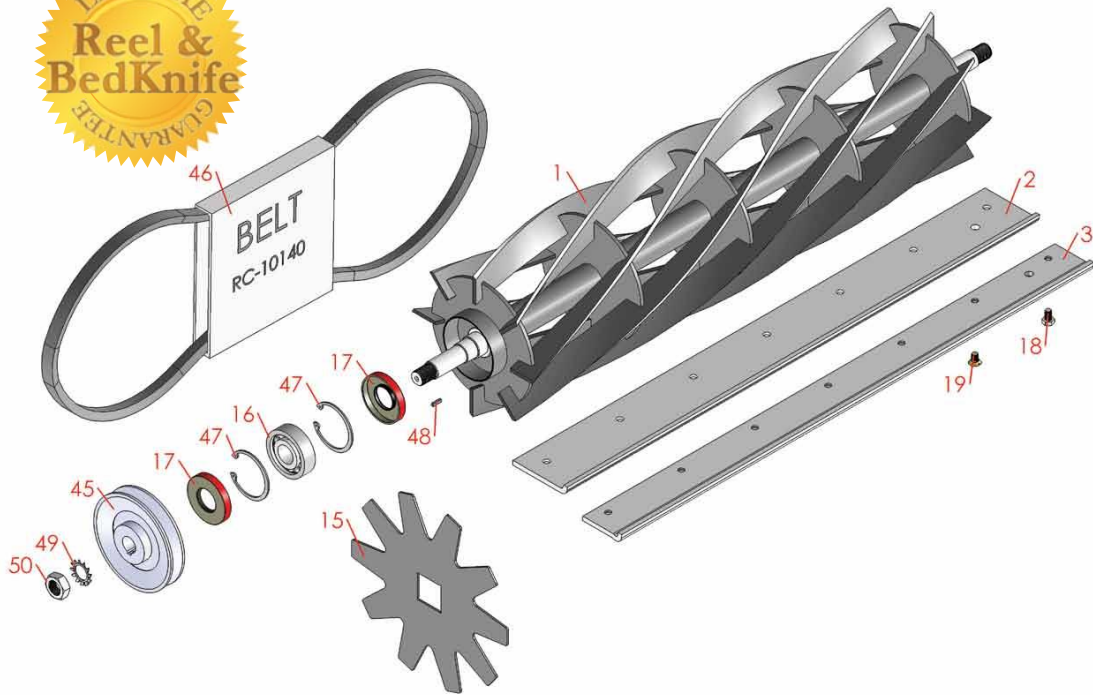

Replaces Brouwer 3/5/7 Gang Mower Parts
Reel & Bedknife

Item No	R&R Part No.	OEM Part No.	Description	Qty Req	Item No	R&R Part No.	OEM Part No.	Description	Qty Req
---------	--------------	--------------	-------------	---------	---------	--------------	--------------	-------------	---------

R&R Reels, Lifetime Guaranteed

1	R101296	101296	Reel - 5 Blade	1
1	R101297	101297	Reel - 6 Blade	1
1	R101916	101916	Reel - 8 Blade	1

R&R Bedknives, Lifetime Guaranteed

2	R600215	R&R Only	Bedknife	1
2	R101074	101074	Bedknife	1
3	R601091	601091	Bedknife	1
3	R601091L	R&R Only	Bedknife - Low Cut	1
3	R600220	R&R Only	Bedknife	1
15	R102133	102133	Verti-Cut Blade - 10 Dia x .104	1

Other Parts Available

16	RC-10013	C-10013	Bearing - Reel	2
17	RC-10015	C-10015	Seal - Reel	4
18	RC-10023	C-10023	Bolt - Bed Knife	7
19	R150477	R&R Only	Screw - Regular 1/2 Long Fits R600215 & R600220 Bedknives Only	7
45	RC-10313	C-10313	Pulley - Reel	1
46	RC-10140	C-10140	Belt - V Secondary Drive	1
47	RC-10014	C-10014	Ring - Retaining Fits Reel Brg	4
48	R1164	M-01-D-1164	Key - Reel Pulley	1
49	RC-10012	C-10012	Washer - Lock 3/4 Ext Tooth	2
50	R3220-7	C-10011	Nut - 3/4-16 Jam Zinc	2