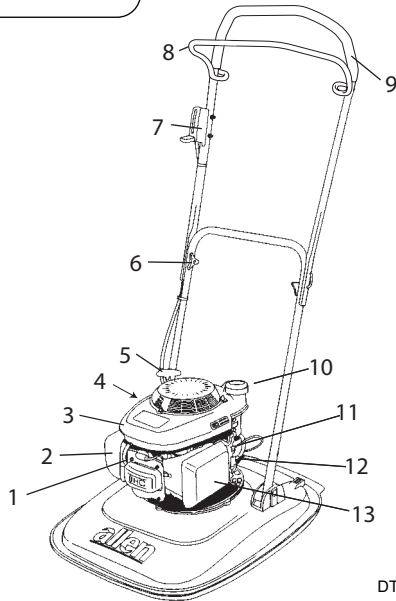

1. Spark Plug/Lead.
2. Exhaust Guard.
3. Engine Cover.
4. Serial No.Label.
5. Engine Start-Grip.
6. Handlebar Securing Knob.
7. Throttle Control.
8. Engine Stop Lever.
9. Handlebar.
10. Fuel Cap.
11. Oil Dipstick.
12. Fuel On/Off Tap.
13. Air Cleaner.

DTP-000-010-A

Specifications

Code	290340	290341	290342
Model	446	450	453
Engine	Honda	Honda	Honda
Engine type	GCV135	GCV160	GCV160
Fuel type	Unleaded petrol	Unleaded petrol	Unleaded petrol
Fuel capacity	0.9 litres	1.1 litres	1.1 litres
Engine Oil type	SAE 10W-30	SAE 30	SAE 10W-30
Oil sump capacity	.55 litres	.55 litres	.55 litres
Cutting width	46 cm (18")	51cm (20")	53cm (21")
Dry Weight	17.6kg	19kg	19kg

MAINFRAME PARTS LIST

MAINFRAME**PARTS****LIST**

Item No.	Description	Part No.	446	450	453	Item Note
			Qty	Qty	Qty	
1	Upper Handle	H290237	1	1	1	
2	Operator Presence Control	H290239	1	1	1	
3	Grip - Handle Upper	H292276	2	2	2	
4	Kit Cable Securing	H190139	1	1	1	
5	Throttle/Brake Control	H292315	1	1	1	
6	Lower Handle	H290288	1	1	1	
7	M6 U Bolt BZP	H292026	2	2	2	
8	Handwheel M6	H192204	2	2	2	
9	Footstop	H290286	1	1	1	
10	Kit Footstop Securing	H290265	1	1	1	
11	Handlebar/Deck Fix Kit	H290097	2	2	2	
12	Kit Engine Securing	H290267	1	1	1	
13	Kit Engine Mount frame	H290003	1	1	1	
14	Screw	H292279	2	2	2	
15	Upstop Bracket	H292269	1	1	1	
16	Deck 446	H290270	1	0	0	
17	Deck 450/453	H290271	0	1	1	
18	Kit Engine Bolts	H290004	1	1	1	
19	Key Woodruff D16 X 4	H292329	1	1	1	
20	Drive Hub	H290011	1	1	1	
21	Impeller Mk II	H192268	1	1	1	
22	Spanner Petrol	H190210	1	1	1	Not Shown
23	Decal-Warning	H295089	1	1	1	Not Shown
24	Decal 446 Hovertrim Logo	H295125	1	0	0	Not Shown
25	Decal 450 Professional Logo	H295126	0	1	0	Not Shown
26	Logo Allen	H295128	1	1	1	Not Shown
27	Decal A' Logo	H295129	1	1	1	Not Shown
28	Decal Stop	H295159	1	1	1	Not Shown
29	Decal 453 Hover Prof	H295160	0	0	1	Not Shown