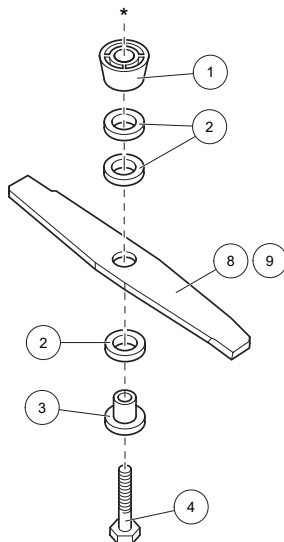

MAINFRAME PARTS LIST

MAINFRAME**PARTS****LIST**

Item No.	Description	Part No.	446	450	453	Item Note
			Qty	Qty	Qty	
1	Upper Handle	H290237	1	1	1	
2	Operator Presence Control	H290239	1	1	1	
3	Grip - Handle Upper	H292276	2	2	2	
4	Kit Cable Securing	H190139	1	1	1	
5	Throttle/Brake Control	H292315	1	1	1	
6	Lower Handle	H290288	1	1	1	
7	M6 U Bolt BZP	H292026	2	2	2	
8	Handwheel M6	H192204	2	2	2	
9	Footstop	H290286	1	1	1	
10	Kit Footstop Securing	H290265	1	1	1	
11	Handlebar/Deck Fix Kit	H290097	2	2	2	
12	Kit Engine Securing	H290267	1	1	1	
13	Kit Engine Mount frame	H290003	1	1	1	
14	Screw	H292279	2	2	2	
15	Upstop Bracket	H292269	1	1	1	
16	Deck 446	H290270	1	0	0	
17	Deck 450/453	H290271	0	1	1	
18	Kit Engine Bolts	H290004	1	1	1	
19	Key Woodruff D16 X 4	H292329	1	1	1	
20	Drive Hub	H290011	1	1	1	
21	Impeller Mk II	H192268	1	1	1	
22	Spanner Petrol	H190210	1	1	1	Not Shown
23	Decal-Warning	H295089	1	1	1	Not Shown
24	Decal 446 Hovertrim Logo	H295125	1	0	0	Not Shown
25	Decal 450 Professional Logo	H295126	0	1	0	Not Shown
26	Logo Allen	H295128	1	1	1	Not Shown
27	Decal A' Logo	H295129	1	1	1	Not Shown
28	Decal Stop	H295159	1	1	1	Not Shown
29	Decal 453 Hover Prof	H295160	0	0	1	Not Shown

BLADE OPTIONS PARTS LIST

Code 446

Code 450/453

Kit - Swinging Blade
Code 446/450

KIT OPTIONS

BLADE OPTIONS PARTS LIST

Item No.	Description	Part No.	446 Qty	450 Qty	453 Qty	Item Note
1	Spacer	H192270	1	1	1	
2	Spacer Disc	H192025	2	3	3	
3	Blade Ret.Spigot Steel	H192272	1	1	1	
4	Blade/Head Bolt	H292018	1	1	1	
5	Safeway Disc	H292401	1	0	0	
6	Flexiblade 143mtr	H292384	1	0	0	
7	Flexiblade 27mtr	H292385	1	0	0	
8	Blade 20"	H292351	0	1	0	
9	Blade 21"	H192299	0	0	1	