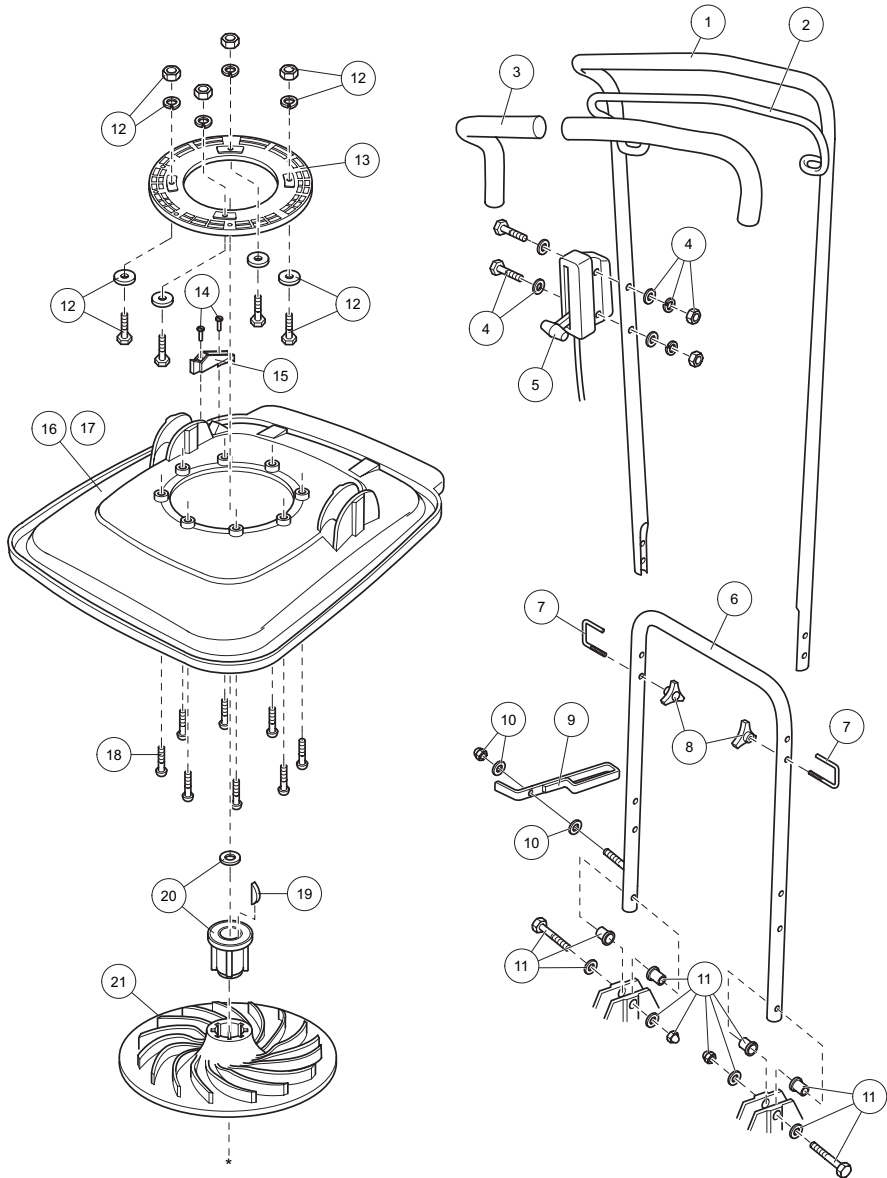

1. Spark Plug/Lead.
2. Exhaust Guard.
3. Engine Cover.
4. Serial No.Label.
5. Engine Start-Grip.
6. Handlebar Securing Knob.
7. Throttle Control.
8. Engine Stop Lever.
9. Handlebar.
10. Fuel Cap.
11. Oil Dipstick.
12. Fuel On/Off Tap.
13. Air Cleaner.

DTP-000-010-A

Specifications

Code	290340	290341	290342
Model	446	450	453
Engine	Honda	Honda	Honda
Engine type	GCV135	GCV160	GCV160
Fuel type	Unleaded petrol	Unleaded petrol	Unleaded petrol
Fuel capacity	0.9 litres	1.1 litres	1.1 litres
Engine Oil type	SAE 10W-30	SAE 30	SAE 10W-30
Oil sump capacity	.55 litres	.55 litres	.55 litres
Cutting width	46 cm (18")	51cm (20")	53cm (21")
Dry Weight	17.6kg	19kg	19kg

MAINFRAME PARTS LIST

MAINFRAME**PARTS****LIST**

Item No.	Description	Part No.	446	450	453	Item Note
			Qty	Qty	Qty	
1	Upper Handle	H290237	1	1	1	
2	Operator Presence Control	H290239	1	1	1	
3	Grip - Handle Upper	H292276	2	2	2	
4	Kit Cable Securing	H190139	1	1	1	
5	Throttle/Brake Control	H292315	1	1	1	
6	Lower Handle	H290288	1	1	1	
7	M6 U Bolt BZP	H292026	2	2	2	
8	Handwheel M6	H192204	2	2	2	
9	Footstop	H290286	1	1	1	
10	Kit Footstop Securing	H290265	1	1	1	
11	Handlebar/Deck Fix Kit	H290097	2	2	2	
12	Kit Engine Securing	H290267	1	1	1	
13	Kit Engine Mount frame	H290003	1	1	1	
14	Screw	H292279	2	2	2	
15	Upstop Bracket	H292269	1	1	1	
16	Deck 446	H290270	1	0	0	
17	Deck 450/453	H290271	0	1	1	
18	Kit Engine Bolts	H290004	1	1	1	
19	Key Woodruff D16 X 4	H292329	1	1	1	
20	Drive Hub	H290011	1	1	1	
21	Impeller Mk II	H192268	1	1	1	
22	Spanner Petrol	H190210	1	1	1	Not Shown
23	Decal-Warning	H295089	1	1	1	Not Shown
24	Decal 446 Hovertrim Logo	H295125	1	0	0	Not Shown
25	Decal 450 Professional Logo	H295126	0	1	0	Not Shown
26	Logo Allen	H295128	1	1	1	Not Shown
27	Decal A' Logo	H295129	1	1	1	Not Shown
28	Decal Stop	H295159	1	1	1	Not Shown
29	Decal 453 Hover Prof	H295160	0	0	1	Not Shown