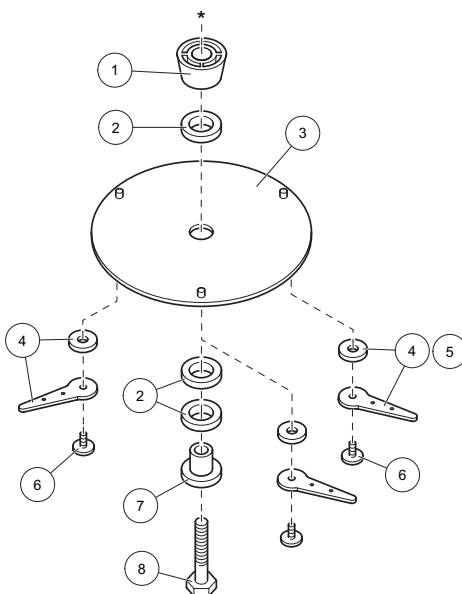

MAINFRAME PARTS LIST

MAINFRAME**PARTS****LIST**

Item No.	Description	Part No.	446	450	453	Item Note
			Qty	Qty	Qty	
1	Upper Handle	H290237	1	1	1	
2	Operator Presence Control	H290239	1	1	1	
3	Grip - Handle Upper	H292276	2	2	2	
4	Kit Cable Securing	H190139	1	1	1	
5	Throttle/Brake Control	H292315	1	1	1	
6	Lower Handle	H290288	1	1	1	
7	M6 U Bolt BZP	H292026	2	2	2	
8	Handwheel M6	H192204	2	2	2	
9	Footstop	H290286	1	1	1	
10	Kit Footstop Securing	H290265	1	1	1	
11	Handlebar/Deck Fix Kit	H290097	2	2	2	
12	Kit Engine Securing	H290267	1	1	1	
13	Kit Engine Mount frame	H290003	1	1	1	
14	Screw	H292279	2	2	2	
15	Upstop Bracket	H292269	1	1	1	
16	Deck 446	H290270	1	0	0	
17	Deck 450/453	H290271	0	1	1	
18	Kit Engine Bolts	H290004	1	1	1	
19	Key Woodruff D16 X 4	H292329	1	1	1	
20	Drive Hub	H290011	1	1	1	
21	Impeller Mk II	H192268	1	1	1	
22	Spanner Petrol	H190210	1	1	1	Not Shown
23	Decal-Warning	H295089	1	1	1	Not Shown
24	Decal 446 Hovertrim Logo	H295125	1	0	0	Not Shown
25	Decal 450 Professional Logo	H295126	0	1	0	Not Shown
26	Logo Allen	H295128	1	1	1	Not Shown
27	Decal A' Logo	H295129	1	1	1	Not Shown
28	Decal Stop	H295159	1	1	1	Not Shown
29	Decal 453 Hover Prof	H295160	0	0	1	Not Shown

BLADE OPTIONS PARTS LIST

Code 446

Code 450/453

Kit - Swinging Blade
Code 446/450

KIT OPTIONS

BLADE OPTIONS PARTS LIST

Item No.	Description	Part No.	446 Qty	450 Qty	453 Qty	Item Note
1	Spacer	H192270	1	1	1	
2	Spacer Disc	H192025	2	3	3	
3	Blade Ret.Spigot Steel	H192272	1	1	1	
4	Blade/Head Bolt	H292018	1	1	1	
5	Safeway Disc	H292401	1	0	0	
6	Flexiblade 143mtr	H292384	1	0	0	
7	Flexiblade 27mtr	H292385	1	0	0	
8	Blade 20"	H292351	0	1	0	
9	Blade 21"	H192299	0	0	1	