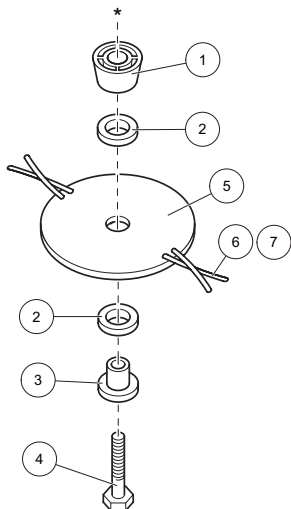

MAINFRAME PARTS LIST

MAINFRAME**PARTS****LIST**

Item No.	Description	Part No.	446	450	453	Item Note
			Qty	Qty	Qty	
1	Upper Handle	H290237	1	1	1	
2	Operator Presence Control	H290239	1	1	1	
3	Grip - Handle Upper	H292276	2	2	2	
4	Kit Cable Securing	H190139	1	1	1	
5	Throttle/Brake Control	H292315	1	1	1	
6	Lower Handle	H290288	1	1	1	
7	M6 U Bolt BZP	H292026	2	2	2	
8	Handwheel M6	H192204	2	2	2	
9	Footstop	H290286	1	1	1	
10	Kit Footstop Securing	H290265	1	1	1	
11	Handlebar/Deck Fix Kit	H290097	2	2	2	
12	Kit Engine Securing	H290267	1	1	1	
13	Kit Engine Mount frame	H290003	1	1	1	
14	Screw	H292279	2	2	2	
15	Upstop Bracket	H292269	1	1	1	
16	Deck 446	H290270	1	0	0	
17	Deck 450/453	H290271	0	1	1	
18	Kit Engine Bolts	H290004	1	1	1	
19	Key Woodruff D16 X 4	H292329	1	1	1	
20	Drive Hub	H290011	1	1	1	
21	Impeller Mk II	H192268	1	1	1	
22	Spanner Petrol	H190210	1	1	1	Not Shown
23	Decal-Warning	H295089	1	1	1	Not Shown
24	Decal 446 Hovertrim Logo	H295125	1	0	0	Not Shown
25	Decal 450 Professional Logo	H295126	0	1	0	Not Shown
26	Logo Allen	H295128	1	1	1	Not Shown
27	Decal A' Logo	H295129	1	1	1	Not Shown
28	Decal Stop	H295159	1	1	1	Not Shown
29	Decal 453 Hover Prof	H295160	0	0	1	Not Shown

BLADE OPTIONS PARTS LIST

Code 446

Code 450/453

Kit - Swinging Blade
Code 446/450

KIT OPTIONS

BLADE OPTIONS PARTS LIST

Item No.	Description	Part No.	446 Qty	450 Qty	453 Qty	Item Note
1	Spacer	H192270	1	1	1	
2	Spacer Disc	H192025	2	3	3	
3	Blade Ret.Spigot Steel	H192272	1	1	1	
4	Blade/Head Bolt	H292018	1	1	1	
5	Safeway Disc	H292401	1	0	0	
6	Flexiblade 143mtr	H292384	1	0	0	
7	Flexiblade 27mtr	H292385	1	0	0	
8	Blade 20"	H292351	0	1	0	
9	Blade 21"	H192299	0	0	1	