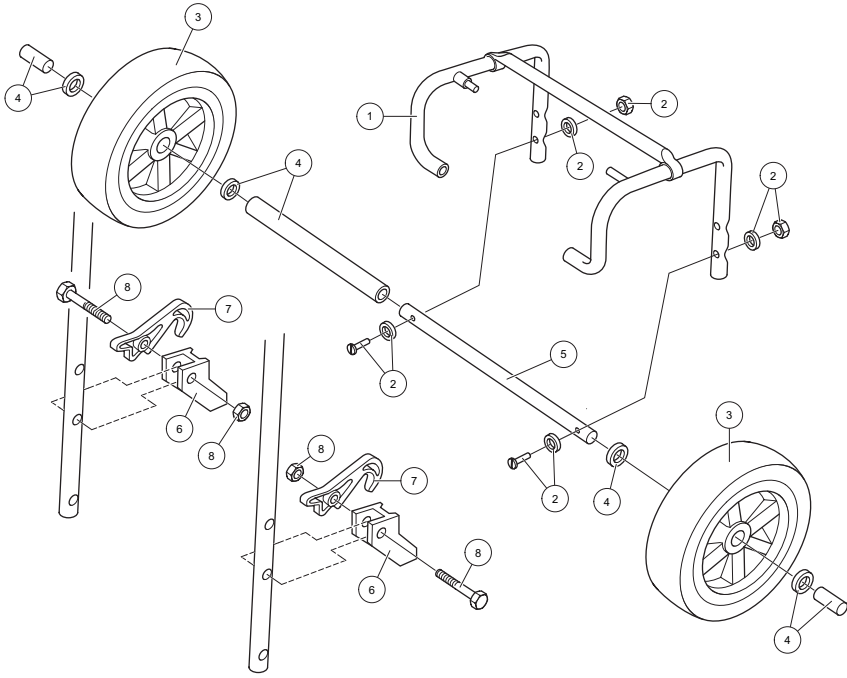

KIT **OPTIONS** **PARTS** **LIST**

www.rr

Kit - Undercarriage (Transport Wheel)

Item No.	Description	Part No.	446 Qty	450 Qty	453 Qty	Item Note
1	Undercarriage	H192284	1	1	1	
2	Kit Axle Securing Bolts	H190235	1	1	1	
3	Wheel	H292033	2	2	2	
4	Kit Axle Spacers	H290032	1	1	1	
5	Axle	H192286	1	1	1	
6	Spacer Under Carriage	H192281	2	2	2	
7	Hook Petrol Hover	H192282	2	2	2	
8	Handlebar/Deck Fix Kit	H290097	2	2	2	

Kit - Extension Handles

Item No.	Description	Part No.	446 Qty	450 Qty	453 Qty	Item Note
1	Throttle Control & OPC	H292387	1	1	1	Not Shown
2	Handwheel	H192204	2	2	2	Not Shown
3	Handlebar Extension	H292392	1	1	1	Not Shown